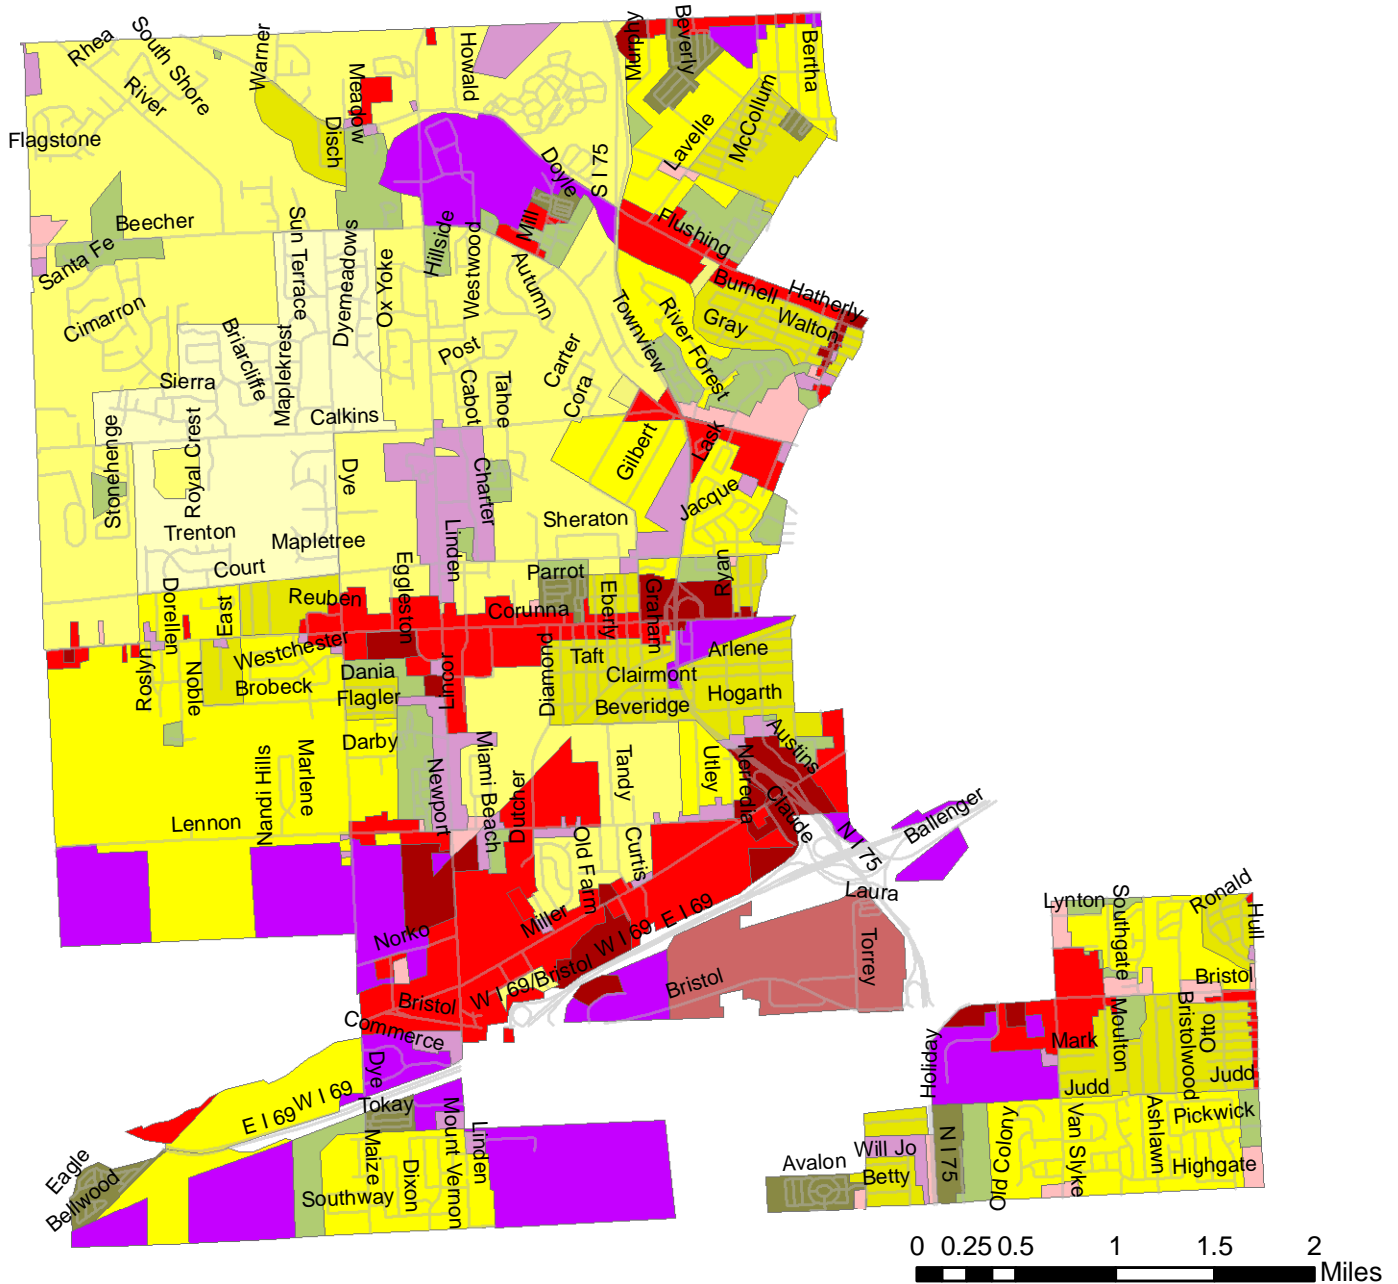

# Flint Township - Municipal Zoning Map

## Genesee County

### Legend

#### ZONING

- |                     |                  |
|---------------------|------------------|
| SINGLE FAMILY RES D | LOCAL BUSINESS   |
| SINGLE FAMILY RES C | INDUSTRIAL       |
| SINGLE FAMILY RES B | HIGHWAY SERVICE  |
| SINGLE FAMILY RES   | GENERAL BUSINESS |
| OFFICE              | ELDERLY HOUSING  |
| MULT FAM RES        | AIRPORT DISTRICT |
| MOBILE HOME RES     | Roads            |