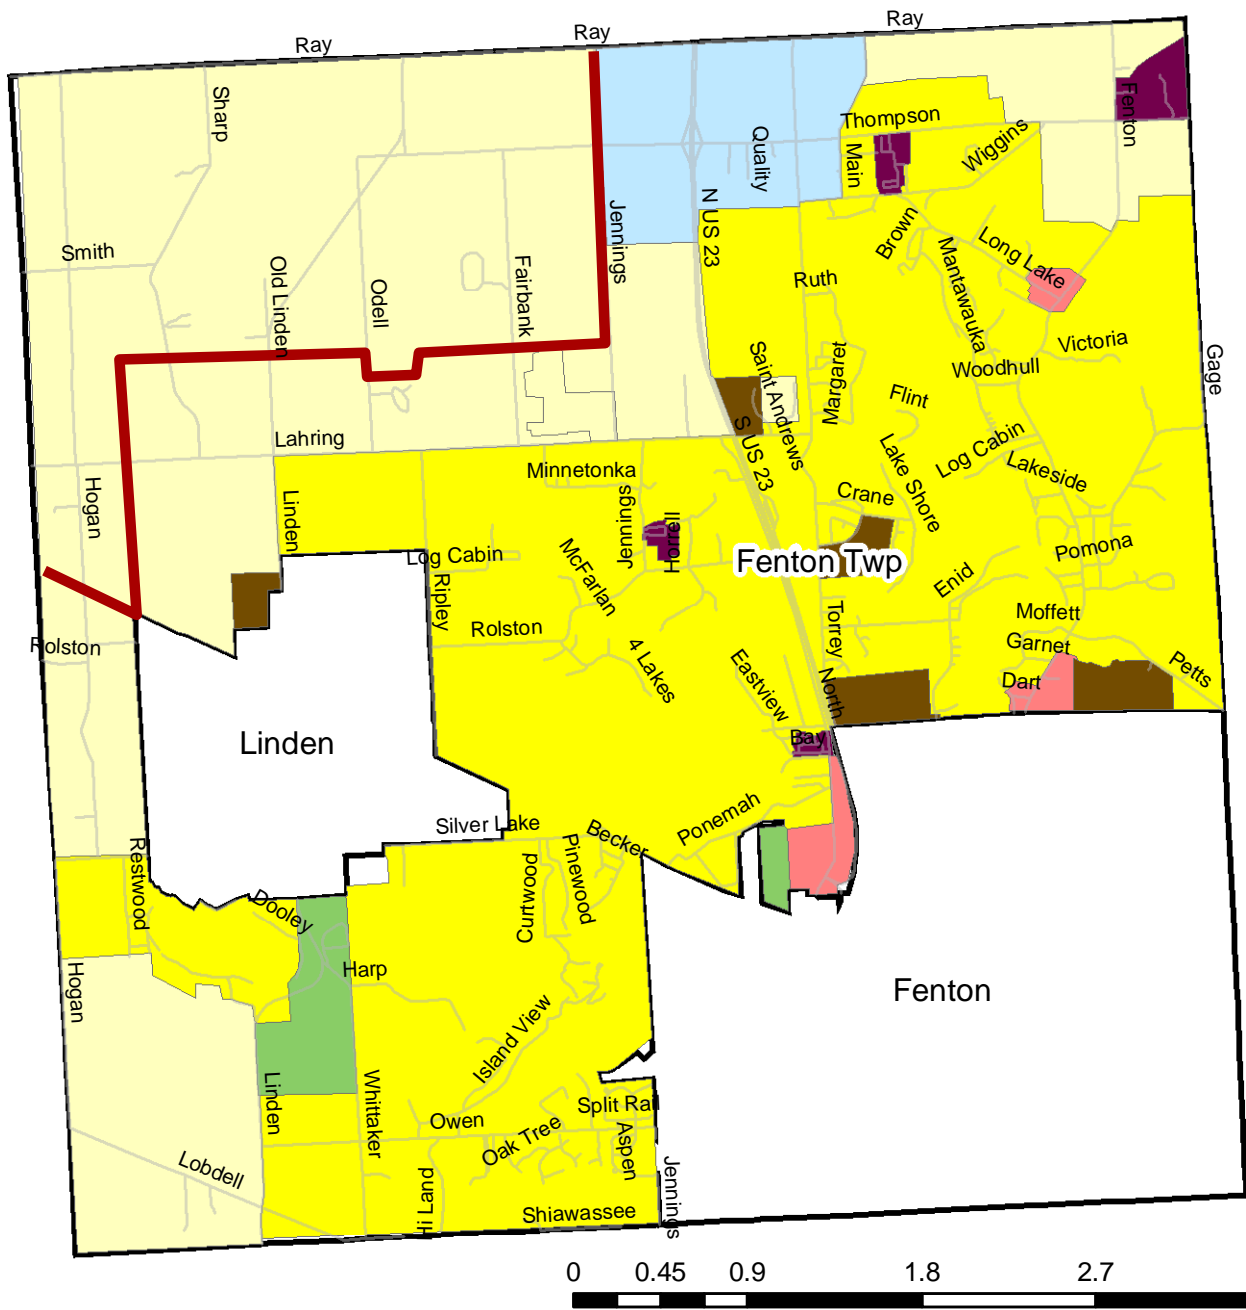

Fenton Township Future Land Use

Genesee County

Legend

- Roads
- Low Density Residential
- Medium Density Residential
- High Density Residential
- Manufactured Home Residential
- Parks/Open Space
- School
- Thompson Road Corridor
- Urban Service Boundary